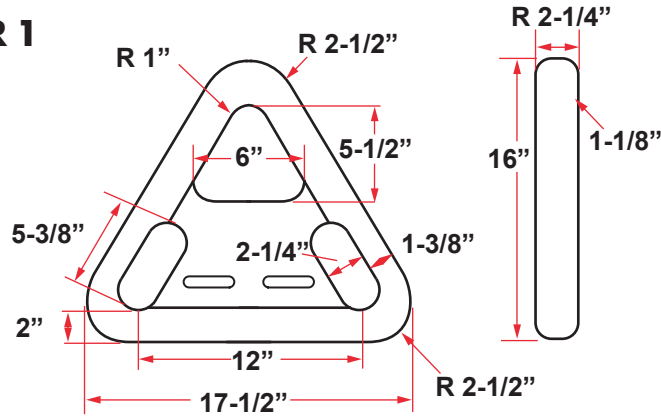

TOWING

SEA-LINK TOW PLATES WITH ABS CERTIFICATION

NUMBER 1

NUMBER 2

NUMBER 3

All dimensions in inches and pounds unless otherwise indicated.

TOW PLATE SPECIFICATIONS			
	NO. 1	NO. 2	NO. 3
SHACKLE SIZES	1-1/2" - 2"	2-1/4" - 3"	3-1/2" - 4"
DIMENSIONS	17-1/2" x 16"	22-1/2" x 23"	31" x 31"
WEIGHT	75	202	485
PROOF TEST	300,000	485,000	624,000

Approximate dimensions shown above. Contact us for specific dimensions, as they may differ between manufacturers.