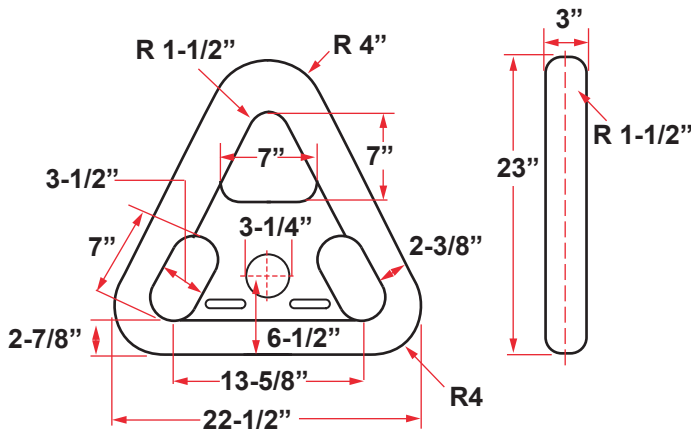

TOWING

SEA-LINK TOW PLATES WITH ABS CERTIFICATION

NUMBER 1

NUMBER 2

NUMBER 3

All dimensions in inches and pounds unless otherwise indicated.

TOW PLATE SPECIFICATIONS			
	NO. 1	NO. 2	NO. 3
SHACKLE SIZES	1-1/2" - 2"	2-1/4" - 3"	3-1/2" - 4"
DIMENSIONS	17-1/2" x 16"	22-1/2" x 23"	31" x 31"
WEIGHT	75	202	485
PROOF TEST	300,000	485,000	624,000

Approximate dimensions shown above. Contact us for specific dimensions, as they may differ between manufacturers.