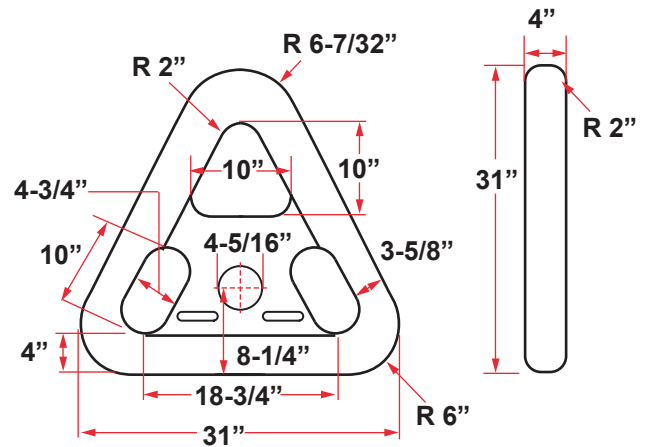

TOWING

SEA-LINK TOW PLATES WITH ABS CERTIFICATION

NUMBER 1

NUMBER 2

NUMBER 3

All dimensions in inches and pounds unless otherwise indicated.

TOW PLATE SPECIFICATIONS			
	NO. 1	NO. 2	NO. 3
SHACKLE SIZES	1-1/2" - 2"	2-1/4" - 3"	3-1/2" - 4"
DIMENSIONS	17-1/2" x 16"	22-1/2" x 23"	31" x 31"
WEIGHT	75	202	485
PROOF TEST	300,000	485,000	624,000

Approximate dimensions shown above. Contact us for specific dimensions, as they may differ between manufacturers.