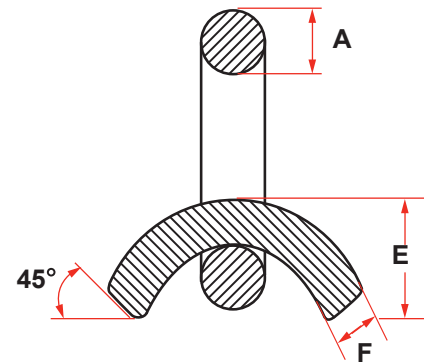

DECK FITTINGS

TOWING PAD EYE

DIMENSIONS (INCHES)											
Chain Size	A	B	C	D	E	F	G	H	J	K	L
3/4	5	10	4-3/4	3/4	1	1-3/4	1-7/8	2-1/4	2-3/4	3/4	15/16
1	5	10	5-1/4	1-3/16	1-7/16	1-3/4	2-3/8	2-3/4	3	3/4	1-3/16
1-1/4	6	12	6	1-17/32	1-25/32	2-1/2	3	3-3/4	3-1/2	1	1-7/16
1-1/2	6	12	6-3/4	1-7/8	2-1/8	3	3-5/8	4-1/2	3-7/8	1	1-11/16
2	8	16	8-1/2	2-3/4	3	4-1/4	5	5-3/4	5	1-1/2	2-5/16
2-1/2	10	20	9-3/4	3-5/8	3-7/8	5	6	8	5-3/4	1-3/4	2-13/16
3	12	24	10-1/2	4-1/2	4-3/4	5-5/8	6-1/2	9	6	2	3-5/16

D-RING

DIMENSIONS (MM)							
Tons	A	B	C	D	E	F	Weight (Kg)
7	12.7	44.5	60.3	95.3	22.4	6.5	.45
36	22	66	125	208	36	12	2.4
41	23	79.4	127	203.2	44.5	12.7	3.5
50	25.4	67.2	127	222.3	51.9	16	4.7

DECK FITTINGS