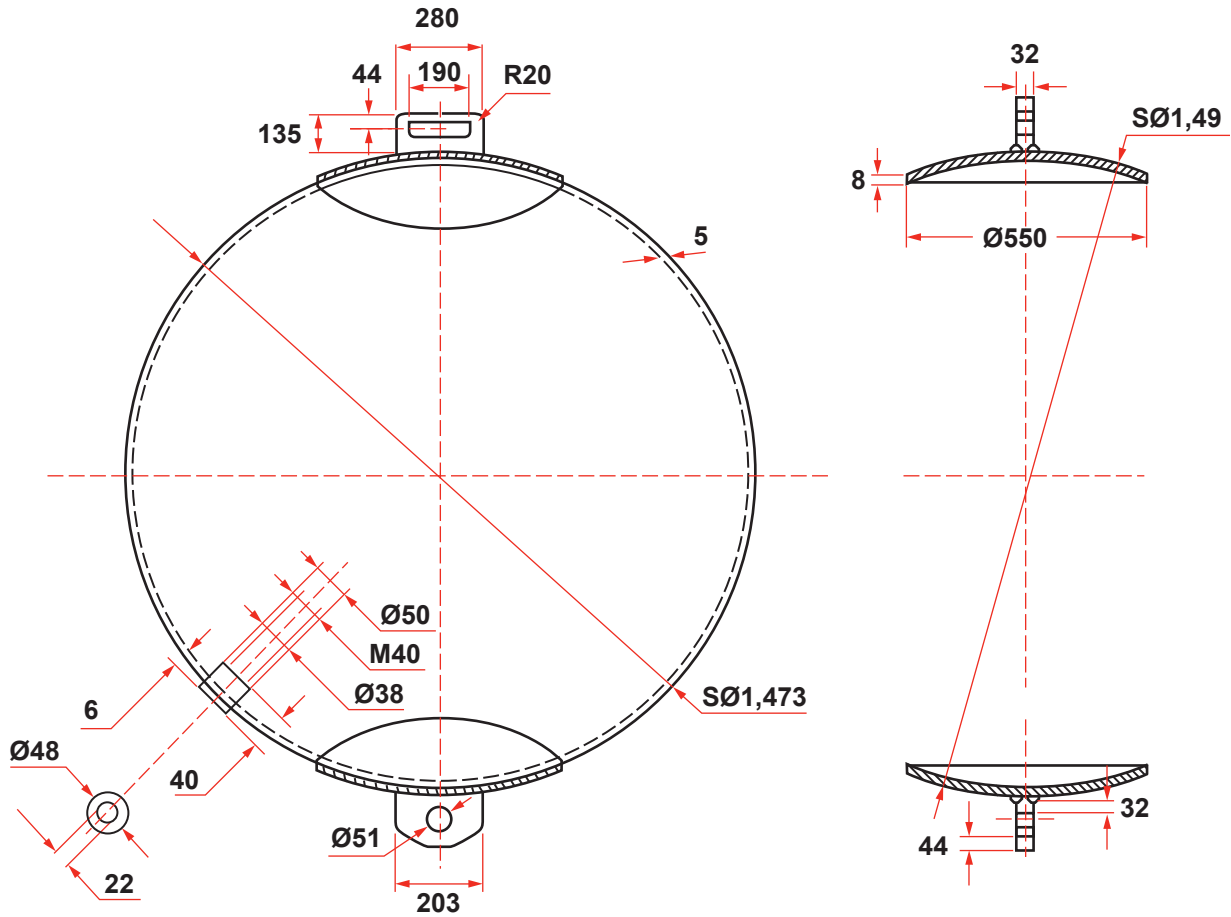

## SPHERICAL TYPE BUOY

	30"	40"	58"
Buoyancy	416 lbs.	987 lbs.	3,007 lbs.
Dry Weight	198 lbs.	312 lbs.	694 lbs.
Total Liquid Capacity	58 gal	140 gal	440 gal

# 30" SPHERICAL BUOY PAD EYES EACH END

BUOYANCY: 416 LBS.  
 WEIGHT: 198 LBS.  
 CAPACITY: 58 GAL

# 58" SPHERICAL BUOY PAD EYES EACH END

BUOYANCY: 3007 LBS.  
 WEIGHT: 679 LBS.  
 CAPACITY: 440 GAL

## 58" SPHERICAL BUOY WITH PIPE THROUGH

BUOYANCY: 3007 LBS.  
 WEIGHT: 694 LBS.  
 CAPACITY: 420 GAL