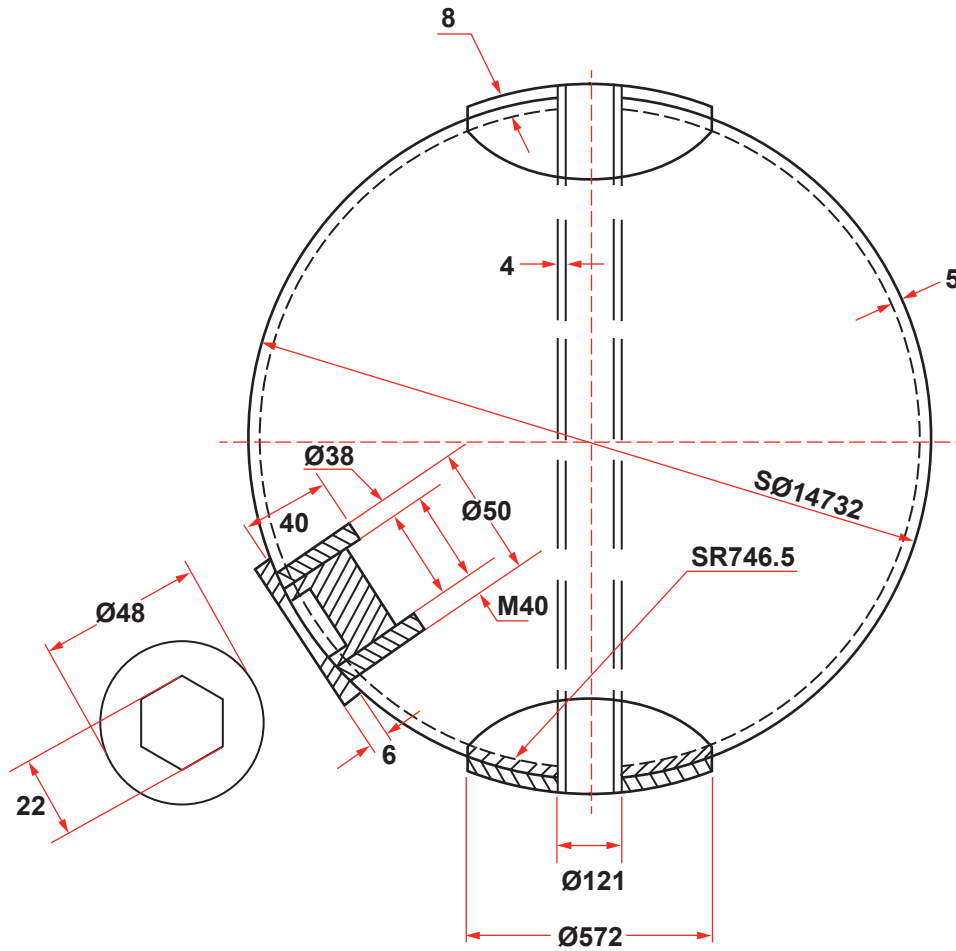

# 30" SPHERICAL BUOY PAD EYES EACH END

BUOYANCY: 416 LBS.  
 WEIGHT: 198 LBS.  
 CAPACITY: 58 GAL

# 58" SPHERICAL BUOY PAD EYES EACH END

BUOYANCY: 3007 LBS.  
 WEIGHT: 679 LBS.  
 CAPACITY: 440 GAL

## 58" SPHERICAL BUOY WITH PIPE THROUGH

BUOYANCY: 3007 LBS.  
 WEIGHT: 694 LBS.  
 CAPACITY: 420 GAL