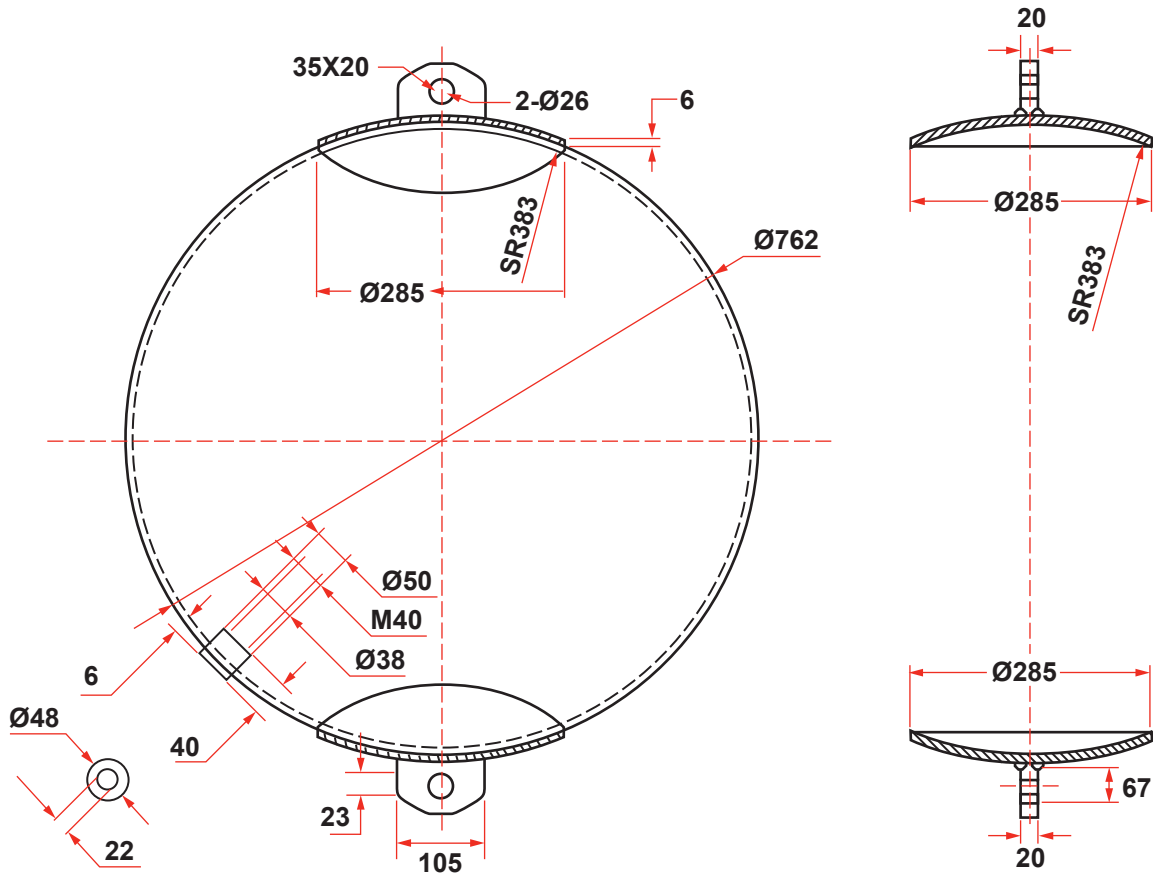

## SPHERICAL TYPE BUOY

	30"	40"	58"
Buoyancy	416 lbs.	987 lbs.	3,007 lbs.
Dry Weight	198 lbs.	312 lbs.	694 lbs.
Total Liquid Capacity	58 gal	140 gal	440 gal

# 30" SPHERICAL BUOY PAD EYES EACH END

BUOYANCY: 416 LBS.  
 WEIGHT: 198 LBS.  
 CAPACITY: 58 GAL

# 58" SPHERICAL BUOY PAD EYES EACH END

BUOYANCY: 3007 LBS.  
 WEIGHT: 679 LBS.  
 CAPACITY: 440 GAL

## 58" SPHERICAL BUOY WITH PIPE THROUGH

BUOYANCY: 3007 LBS.  
 WEIGHT: 694 LBS.  
 CAPACITY: 420 GAL