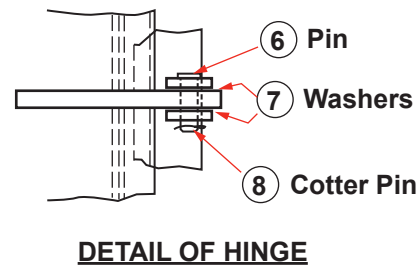

DOORS/HATCHES

WATERTIGHT DOOR WITH 2 DOGS DRAWING NO. 100

SCHEDULE OF MATERIAL

PC. NO.	MATERIAL
1	Mild Steel
2	Do.
3	Do.
4	Do.
5	Do.
6	Brass
7	Do.
8	Do.
9	Mild Steel
10	Neoprene
11	Graphite
12	Delrin
13	Mild Steel
14	Frg. Stl.
15	Mild Steel
16	Frg. Stl.
17	Mild Steel
18	Do.
19	Do.
20	Do.
21	Steel
22	Do.

DOORS/HATCHES

WATERTIGHT DOOR WITH 4 DOGS DRAWING NO. 101

SCHEDULE OF MATERIAL

PC. NO.	MATERIAL
1	Mild Steel
2	Mild Steel
3	Brass
4	Brass
5	Brass
6	Delrin
7	Neoprene
8	Frg. Stl.
9	Frg. Stl.
10	Mild Steel
11	Mild Steel
12	Mild Steel
13	Graphite
14	Mild Steel
15	Mild Steel
16	Mild Steel
17	Mild Steel
18	Mild Steel
19	Mild Steel

DOORS/HATCHES

DOORS/HATCHES

WATERTIGHT DOOR WITH 6 DOGS DRAWING NO. 102

SCHEDULE OF MATERIAL

PC. NO.	MATERIAL
1	Mild Steel
2	Mild Steel
3	Brass
4	Brass
5	Brass
6	Delrin
7	Neoprene
8	Frg. Stl.
9	Frg. Stl.
10	Mild Steel
11	Mild Steel
12	Mild Steel
13	Graphite
14	Mild Steel
15	Mild Steel
16	Mild Steel
17	Mild Steel
18	Mild Steel
19	Mild Steel
20	Mild Steel
21	Mild Steel
22	Mild Steel
23	Brass