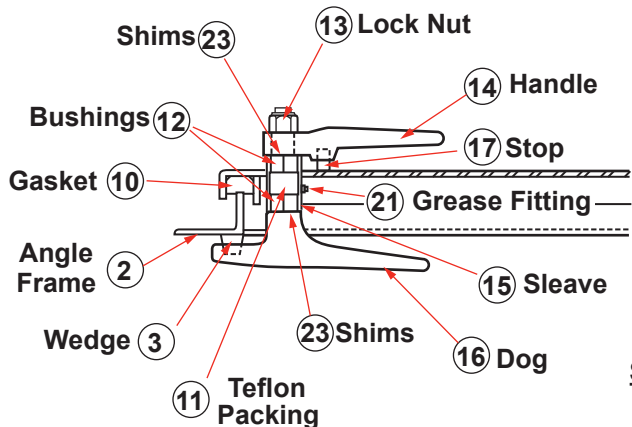

DOORS/HATCHES

WATERTIGHT DOOR WITH 4 DOGS DRAWING NO. 101

SCHEDULE OF MATERIAL

PC. NO.	MATERIAL
1	Mild Steel
2	Mild Steel
3	Brass
4	Brass
5	Brass
6	Delrin
7	Neoprene
8	Frg. Stl.
9	Frg. Stl.
10	Mild Steel
11	Mild Steel
12	Mild Steel
13	Graphite
14	Mild Steel
15	Mild Steel
16	Mild Steel
17	Mild Steel
18	Mild Steel
19	Mild Steel

DOORS/HATCHES

DOORS/HATCHES

WATERTIGHT DOOR WITH 6 DOGS DRAWING NO. 102

SCHEDULE OF MATERIAL

PC. NO.	MATERIAL
1	Mild Steel
2	Mild Steel
3	Brass
4	Brass
5	Brass
6	Delrin
7	Neoprene
8	Frg. Stl.
9	Frg. Stl.
10	Mild Steel
11	Mild Steel
12	Mild Steel
13	Graphite
14	Mild Steel
15	Mild Steel
16	Mild Steel
17	Mild Steel
18	Mild Steel
19	Mild Steel
20	Mild Steel
21	Mild Steel
22	Mild Steel
23	Brass

DOORS/HATCHES

QUICK ACTING WATERTIGHT DOOR DRAWING NO. 109

SCHEDULE OF MATERIAL

PC. NO.	MATERIAL
1	Mild Steel
2	Mild Steel
3	Brass
4	Stainless
5	Stainless
6	Forged Stl
7	Neoprene
8	Forged Stl
9	Forged Stl
10	Oilite Bronze
11	Mild Steel
12	Mild Steel
13	Graphite
14	Mild Steel
15	Mild Steel
16	Mild Steel
17	Stainless
18	Mild Steel
19	Mild Steel
20	Mild Steel
21	Mild Steel
22	Mild Steel
23	Stainless
24	Mild Steel
25	Mild Steel
26	Mild Steel
27	Mild Steel
28	Mild Steel
29	Mild Steel
30	Oilite Bronze
31	Cold Finish
32	Cold Finish
33	Mild Steel
34	Stainless
35	Plated Stl