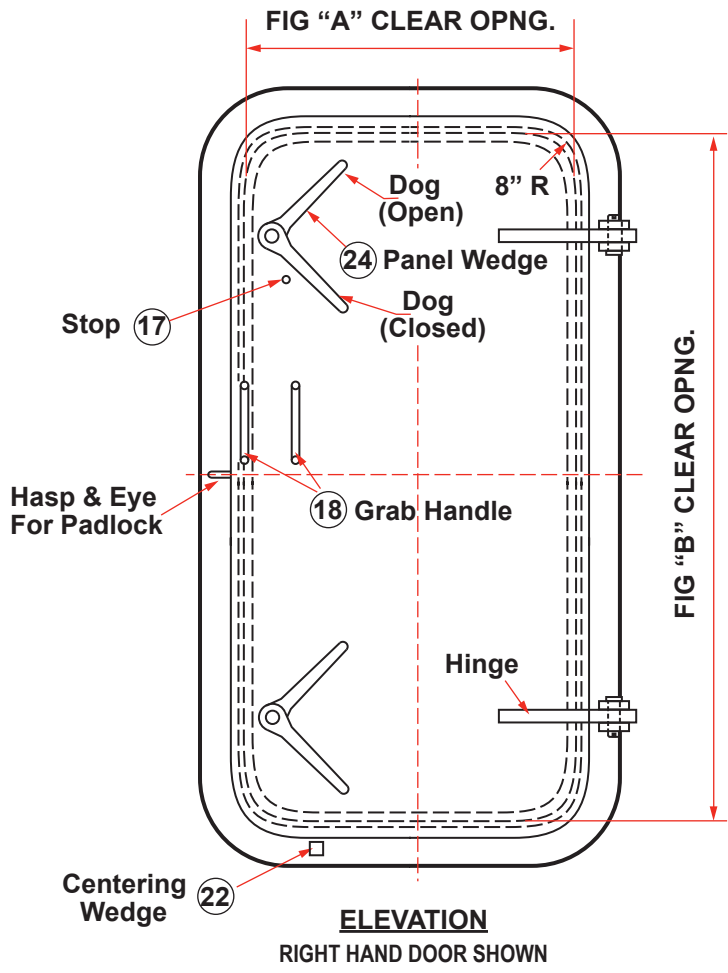

DOORS/HATCHES

WATERTIGHT DOOR WITH 2 DOGS DRAWING NO. 100

SCHEDULE OF MATERIAL

PC. NO.	MATERIAL
1	Mild Steel
2	Do.
3	Do.
4	Do.
5	Do.
6	Brass
7	Do.
8	Do.
9	Mild Steel
10	Neoprene
11	Graphite
12	Delrin
13	Mild Steel
14	Frg. Stl.
15	Mild Steel
16	Frg. Stl.
17	Mild Steel
18	Do.
19	Do.
20	Do.
21	Steel
22	Do.

DOORS/HATCHES

WATERTIGHT DOOR WITH 4 DOGS DRAWING NO. 101

SCHEDULE OF MATERIAL

PC. NO.	MATERIAL
1	Mild Steel
2	Mild Steel
3	Brass
4	Brass
5	Brass
6	Delrin
7	Neoprene
8	Frg. Stl.
9	Frg. Stl.
10	Mild Steel
11	Mild Steel
12	Mild Steel
13	Graphite
14	Mild Steel
15	Mild Steel
16	Mild Steel
17	Mild Steel
18	Mild Steel
19	Mild Steel

DOORS/HATCHES

DOORS/HATCHES

WATERTIGHT DOOR WITH 6 DOGS DRAWING NO. 102

SCHEDULE OF MATERIAL

PC. NO.	MATERIAL
1	Mild Steel
2	Mild Steel
3	Brass
4	Brass
5	Brass
6	Delrin
7	Neoprene
8	Frg. Stl.
9	Frg. Stl.
10	Mild Steel
11	Mild Steel
12	Mild Steel
13	Graphite
14	Mild Steel
15	Mild Steel
16	Mild Steel
17	Mild Steel
18	Mild Steel
19	Mild Steel
20	Mild Steel
21	Mild Steel
22	Mild Steel
23	Brass