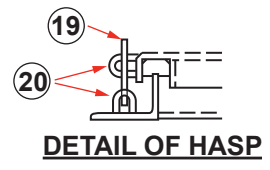

QUICK ACTING WATERTIGHT DOOR DRAWING NO. 109

SCHEDULE OF MATERIAL

PC. NO.	MATERIAL
1	Mild Steel
2	Mild Steel
3	Brass
4	Stainless
5	Stainless
6	Forged Stl
7	Neoprene
8	Forged Stl
9	Forged Stl
10	Oilite Bronze
11	Mild Steel
12	Mild Steel
13	Graphite
14	Mild Steel
15	Mild Steel
16	Mild Steel
17	Stainless
18	Mild Steel
19	Mild Steel
20	Mild Steel
21	Mild Steel
22	Mild Steel
23	Stainless
24	Mild Steel
25	Mild Steel
26	Mild Steel
27	Mild Steel
28	Mild Steel
29	Mild Steel
30	Oilite Bronze
31	Cold Finish
32	Cold Finish
33	Mild Steel
34	Stainless
35	Plated Stl

DOORS/HATCHES