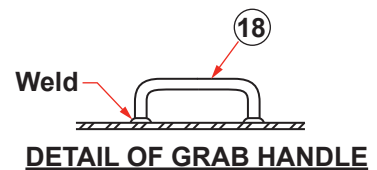

QUICK ACTING WATERTIGHT DOOR DRAWING NO. 109

SCHEDULE OF MATERIAL

PC. NO.	MATERIAL
1	Mild Steel
2	Mild Steel
3	Brass
4	Stainless
5	Stainless
6	Forged Stl
7	Neoprene
8	Forged Stl
9	Forged Stl
10	Oilite Bronze
11	Mild Steel
12	Mild Steel
13	Graphite
14	Mild Steel
15	Mild Steel
16	Mild Steel
17	Stainless
18	Mild Steel
19	Mild Steel
20	Mild Steel
21	Mild Steel
22	Mild Steel
23	Stainless
24	Mild Steel
25	Mild Steel
26	Mild Steel
27	Mild Steel
28	Mild Steel
29	Mild Steel
30	Oilite Bronze
31	Cold Finish
32	Cold Finish
33	Mild Steel
34	Stainless
35	Plated Stl

DOORS/HATCHES