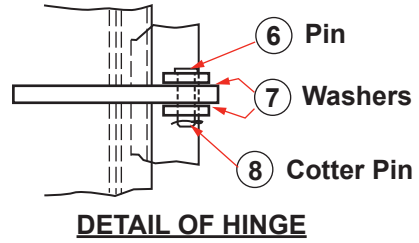

QUICK ACTING WATERTIGHT DOOR DRAWING NO. 109

SCHEDULE OF MATERIAL

PC. NO.	MATERIAL
1	Mild Steel
2	Mild Steel
3	Brass
4	Stainless
5	Stainless
6	Forged Stl
7	Neoprene
8	Forged Stl
9	Forged Stl
10	Oilite Bronze
11	Mild Steel
12	Mild Steel
13	Graphite
14	Mild Steel
15	Mild Steel
16	Mild Steel
17	Stainless
18	Mild Steel
19	Mild Steel
20	Mild Steel
21	Mild Steel
22	Mild Steel
23	Stainless
24	Mild Steel
25	Mild Steel
26	Mild Steel
27	Mild Steel
28	Mild Steel
29	Mild Steel
30	Oilite Bronze
31	Cold Finish
32	Cold Finish
33	Mild Steel
34	Stainless
35	Plated Stl

DOORS/HATCHES