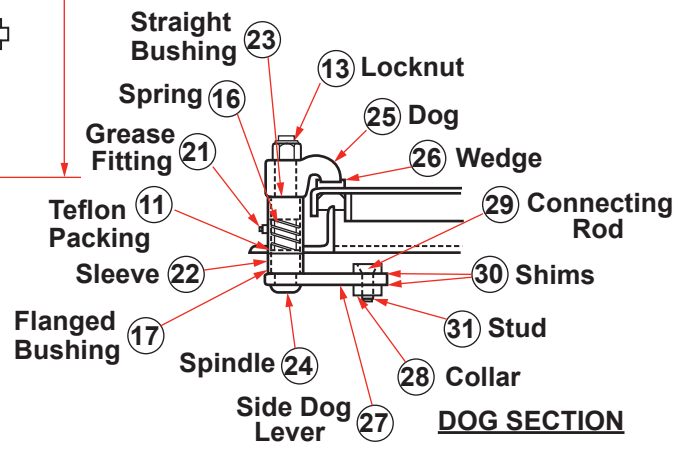

DOORS/HATCHES

WATERTIGHT DOOR WITH 4 DOGS DRAWING NO. 101

SCHEDULE OF MATERIAL

PC. NO.	MATERIAL
1	Mild Steel
2	Mild Steel
3	Brass
4	Brass
5	Brass
6	Delrin
7	Neoprene
8	Frg. Stl.
9	Frg. Stl.
10	Mild Steel
11	Mild Steel
12	Mild Steel
13	Graphite
14	Mild Steel
15	Mild Steel
16	Mild Steel
17	Mild Steel
18	Mild Steel
19	Mild Steel

DOORS/HATCHES

DOORS/HATCHES

WATERTIGHT DOOR WITH 6 DOGS DRAWING NO. 102

SCHEDULE OF MATERIAL

PC. NO.	MATERIAL
1	Mild Steel
2	Mild Steel
3	Brass
4	Brass
5	Brass
6	Delrin
7	Neoprene
8	Frg. Stl.
9	Frg. Stl.
10	Mild Steel
11	Mild Steel
12	Mild Steel
13	Graphite
14	Mild Steel
15	Mild Steel
16	Mild Steel
17	Mild Steel
18	Mild Steel
19	Mild Steel
20	Mild Steel
21	Mild Steel
22	Mild Steel
23	Brass

DOORS/HATCHES

QUICK ACTING WATERTIGHT DOOR DRAWING NO. 109

SCHEDULE OF MATERIAL

PC. NO.	MATERIAL
1	Mild Steel
2	Mild Steel
3	Brass
4	Stainless
5	Stainless
6	Forged Stl
7	Neoprene
8	Forged Stl
9	Forged Stl
10	Oilite Bronze
11	Mild Steel
12	Mild Steel
13	Graphite
14	Mild Steel
15	Mild Steel
16	Mild Steel
17	Stainless
18	Mild Steel
19	Mild Steel
20	Mild Steel
21	Mild Steel
22	Mild Steel
23	Stainless
24	Mild Steel
25	Mild Steel
26	Mild Steel
27	Mild Steel
28	Mild Steel
29	Mild Steel
30	Oilite Bronze
31	Cold Finish
32	Cold Finish
33	Mild Steel
34	Stainless
35	Plated Stl