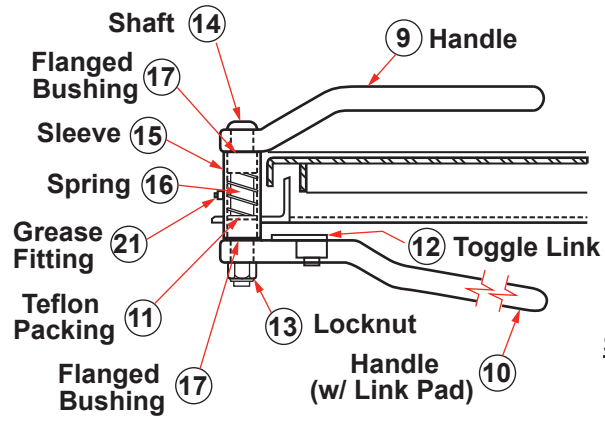

DOORS/HATCHES

WATERTIGHT DOOR WITH 4 DOGS DRAWING NO. 101

SCHEDULE OF MATERIAL

PC. NO.	MATERIAL
1	Mild Steel
2	Mild Steel
3	Brass
4	Brass
5	Brass
6	Delrin
7	Neoprene
8	Frg. Stl.
9	Frg. Stl.
10	Mild Steel
11	Mild Steel
12	Mild Steel
13	Graphite
14	Mild Steel
15	Mild Steel
16	Mild Steel
17	Mild Steel
18	Mild Steel
19	Mild Steel

DOORS/HATCHES

DOORS/HATCHES

WATERTIGHT DOOR WITH 6 DOGS DRAWING NO. 102

SCHEDULE OF MATERIAL

PC. NO.	MATERIAL
1	Mild Steel
2	Mild Steel
3	Brass
4	Brass
5	Brass
6	Delrin
7	Neoprene
8	Frg. Stl.
9	Frg. Stl.
10	Mild Steel
11	Mild Steel
12	Mild Steel
13	Graphite
14	Mild Steel
15	Mild Steel
16	Mild Steel
17	Mild Steel
18	Mild Steel
19	Mild Steel
20	Mild Steel
21	Mild Steel
22	Mild Steel
23	Brass

DOORS/HATCHES

QUICK ACTING WATERTIGHT DOOR DRAWING NO. 109

SCHEDULE OF MATERIAL

PC. NO.	MATERIAL
1	Mild Steel
2	Mild Steel
3	Brass
4	Stainless
5	Stainless
6	Forged Stl
7	Neoprene
8	Forged Stl
9	Forged Stl
10	Oilite Bronze
11	Mild Steel
12	Mild Steel
13	Graphite
14	Mild Steel
15	Mild Steel
16	Mild Steel
17	Stainless
18	Mild Steel
19	Mild Steel
20	Mild Steel
21	Mild Steel
22	Mild Steel
23	Stainless
24	Mild Steel
25	Mild Steel
26	Mild Steel
27	Mild Steel
28	Mild Steel
29	Mild Steel
30	Oilite Bronze
31	Cold Finish
32	Cold Finish
33	Mild Steel
34	Stainless
35	Plated Stl