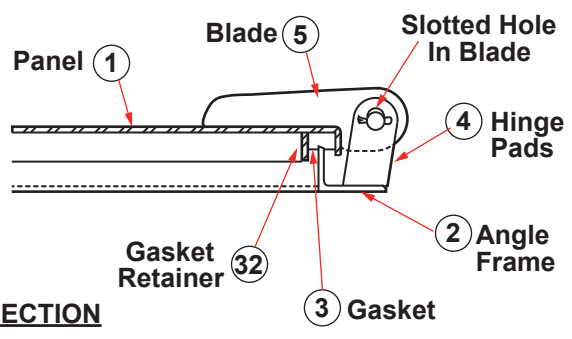

DOORS/HATCHES

WATERTIGHT DOOR WITH 4 DOGS DRAWING NO. 101

SCHEDULE OF MATERIAL

PC. NO.	MATERIAL
1	Mild Steel
2	Mild Steel
3	Brass
4	Brass
5	Brass
6	Delrin
7	Neoprene
8	Frg. Stl.
9	Frg. Stl.
10	Mild Steel
11	Mild Steel
12	Mild Steel
13	Graphite
14	Mild Steel
15	Mild Steel
16	Mild Steel
17	Mild Steel
18	Mild Steel
19	Mild Steel

DOORS/HATCHES

DOORS/HATCHES

WATERTIGHT DOOR WITH 6 DOGS DRAWING NO. 102

SCHEDULE OF MATERIAL

PC. NO.	MATERIAL
1	Mild Steel
2	Mild Steel
3	Brass
4	Brass
5	Brass
6	Delrin
7	Neoprene
8	Frg. Stl.
9	Frg. Stl.
10	Mild Steel
11	Mild Steel
12	Mild Steel
13	Graphite
14	Mild Steel
15	Mild Steel
16	Mild Steel
17	Mild Steel
18	Mild Steel
19	Mild Steel
20	Mild Steel
21	Mild Steel
22	Mild Steel
23	Brass

DOORS/HATCHES

QUICK ACTING WATERTIGHT DOOR DRAWING NO. 109

SCHEDULE OF MATERIAL

PC. NO.	MATERIAL
1	Mild Steel
2	Mild Steel
3	Brass
4	Stainless
5	Stainless
6	Forged Stl
7	Neoprene
8	Forged Stl
9	Forged Stl
10	Oilite Bronze
11	Mild Steel
12	Mild Steel
13	Graphite
14	Mild Steel
15	Mild Steel
16	Mild Steel
17	Stainless
18	Mild Steel
19	Mild Steel
20	Mild Steel
21	Mild Steel
22	Mild Steel
23	Stainless
24	Mild Steel
25	Mild Steel
26	Mild Steel
27	Mild Steel
28	Mild Steel
29	Mild Steel
30	Oilite Bronze
31	Cold Finish
32	Cold Finish
33	Mild Steel
34	Stainless
35	Plated Stl