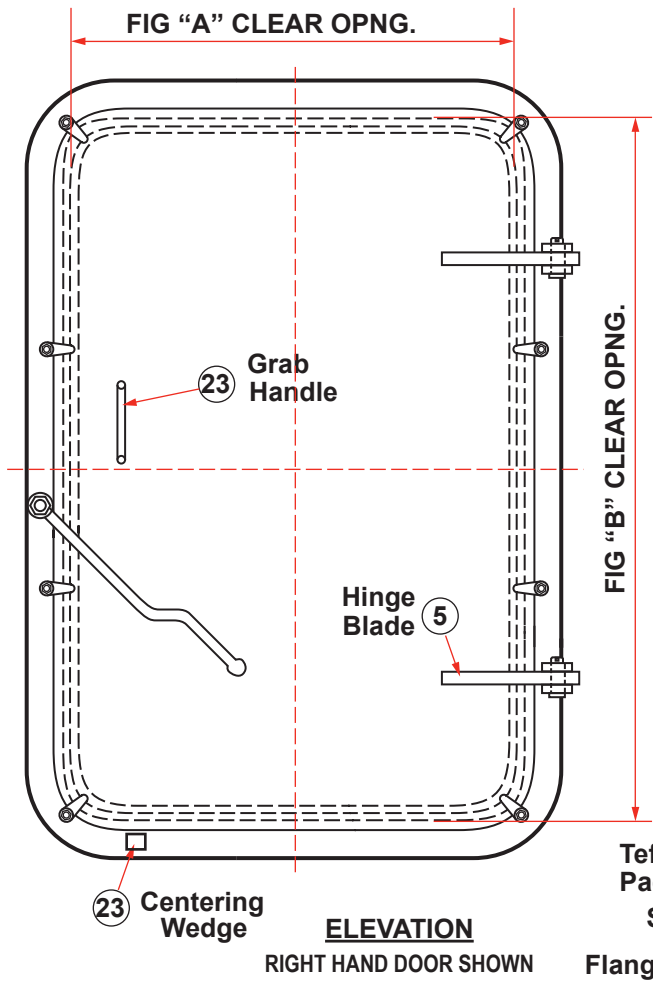

DOORS/HATCHES

WATERTIGHT DOOR WITH 2 DOGS DRAWING NO. 100

SCHEDULE OF MATERIAL

PC. NO.	MATERIAL
1	Mild Steel
2	Do.
3	Do.
4	Do.
5	Do.
6	Brass
7	Do.
8	Do.
9	Mild Steel
10	Neoprene
11	Graphite
12	Delrin
13	Mild Steel
14	Frg. Stl.
15	Mild Steel
16	Frg. Stl.
17	Mild Steel
18	Do.
19	Do.
20	Do.
21	Steel
22	Do.

DOORS/HATCHES

WATERTIGHT DOOR WITH 4 DOGS DRAWING NO. 101

SCHEDULE OF MATERIAL

PC. NO.	MATERIAL
1	Mild Steel
2	Mild Steel
3	Brass
4	Brass
5	Brass
6	Delrin
7	Neoprene
8	Frg. Stl.
9	Frg. Stl.
10	Mild Steel
11	Mild Steel
12	Mild Steel
13	Graphite
14	Mild Steel
15	Mild Steel
16	Mild Steel
17	Mild Steel
18	Mild Steel
19	Mild Steel

DOORS/HATCHES

DOORS/HATCHES

WATERTIGHT DOOR WITH 6 DOGS DRAWING NO. 102

SCHEDULE OF MATERIAL

PC. NO.	MATERIAL
1	Mild Steel
2	Mild Steel
3	Brass
4	Brass
5	Brass
6	Delrin
7	Neoprene
8	Frg. Stl.
9	Frg. Stl.
10	Mild Steel
11	Mild Steel
12	Mild Steel
13	Graphite
14	Mild Steel
15	Mild Steel
16	Mild Steel
17	Mild Steel
18	Mild Steel
19	Mild Steel
20	Mild Steel
21	Mild Steel
22	Mild Steel
23	Brass

DOORS/HATCHES

QUICK ACTING WATERTIGHT DOOR DRAWING NO. 109

SCHEDULE OF MATERIAL

PC. NO.	MATERIAL
1	Mild Steel
2	Mild Steel
3	Brass
4	Stainless
5	Stainless
6	Forged Stl
7	Neoprene
8	Forged Stl
9	Forged Stl
10	Oilite Bronze
11	Mild Steel
12	Mild Steel
13	Graphite
14	Mild Steel
15	Mild Steel
16	Mild Steel
17	Stainless
18	Mild Steel
19	Mild Steel
20	Mild Steel
21	Mild Steel
22	Mild Steel
23	Stainless
24	Mild Steel
25	Mild Steel
26	Mild Steel
27	Mild Steel
28	Mild Steel
29	Mild Steel
30	Oilite Bronze
31	Cold Finish
32	Cold Finish
33	Mild Steel
34	Stainless
35	Plated Stl