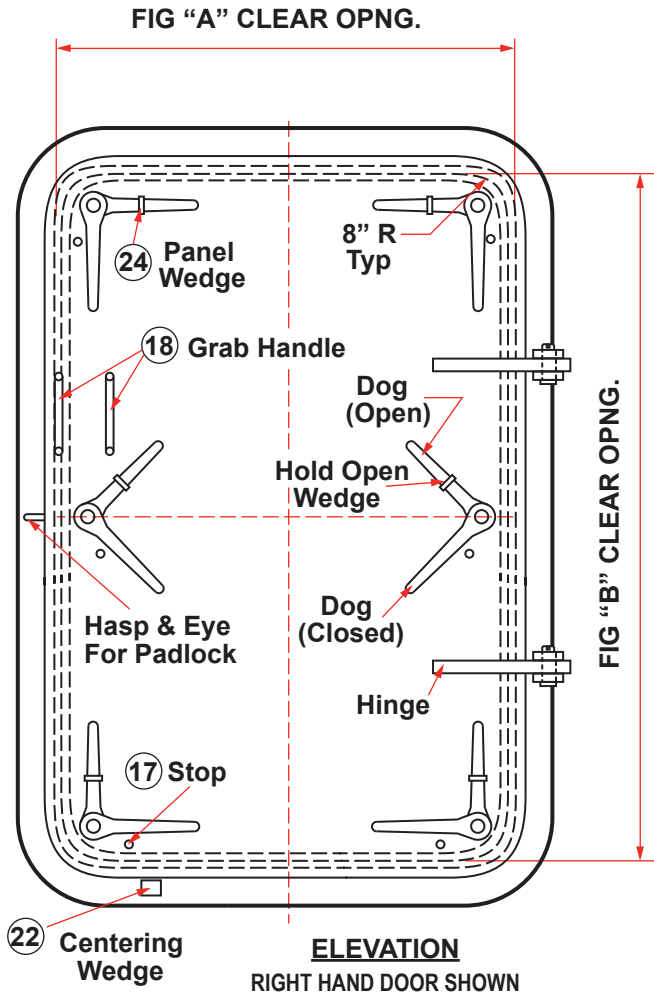

DOORS/HATCHES

WATERTIGHT DOOR WITH 2 DOGS DRAWING NO. 100

SCHEDULE OF MATERIAL

PC. NO.	MATERIAL
1	Mild Steel
2	Do.
3	Do.
4	Do.
5	Do.
6	Brass
7	Do.
8	Do.
9	Mild Steel
10	Neoprene
11	Graphite
12	Delrin
13	Mild Steel
14	Frg. Stl.
15	Mild Steel
16	Frg. Stl.
17	Mild Steel
18	Do.
19	Do.
20	Do.
21	Steel
22	Do.

DOORS/HATCHES

WATERTIGHT DOOR WITH 4 DOGS DRAWING NO. 101

SCHEDULE OF MATERIAL

PC. NO.	MATERIAL
1	Mild Steel
2	Mild Steel
3	Brass
4	Brass
5	Brass
6	Delrin
7	Neoprene
8	Frg. Stl.
9	Frg. Stl.
10	Mild Steel
11	Mild Steel
12	Mild Steel
13	Graphite
14	Mild Steel
15	Mild Steel
16	Mild Steel
17	Mild Steel
18	Mild Steel
19	Mild Steel

DOORS/HATCHES

DOORS/HATCHES

WATERTIGHT DOOR WITH 6 DOGS DRAWING NO. 102

SCHEDULE OF MATERIAL

PC. NO.	MATERIAL
1	Mild Steel
2	Mild Steel
3	Brass
4	Brass
5	Brass
6	Delrin
7	Neoprene
8	Frg. Stl.
9	Frg. Stl.
10	Mild Steel
11	Mild Steel
12	Mild Steel
13	Graphite
14	Mild Steel
15	Mild Steel
16	Mild Steel
17	Mild Steel
18	Mild Steel
19	Mild Steel
20	Mild Steel
21	Mild Steel
22	Mild Steel
23	Brass