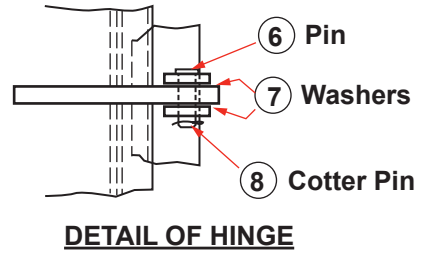

DOORS/HATCHES

WATERTIGHT DOOR WITH 2 DOGS DRAWING NO. 100

SCHEDULE OF MATERIAL

PC. NO.	MATERIAL
1	Mild Steel
2	Do.
3	Do.
4	Do.
5	Do.
6	Brass
7	Do.
8	Do.
9	Mild Steel
10	Neoprene
11	Graphite
12	Delrin
13	Mild Steel
14	Frg. Stl.
15	Mild Steel
16	Frg. Stl.
17	Mild Steel
18	Do.
19	Do.
20	Do.
21	Steel
22	Do.

DOORS/HATCHES

WATERTIGHT DOOR WITH 4 DOGS DRAWING NO. 101

SCHEDULE OF MATERIAL

PC. NO.	MATERIAL
1	Mild Steel
2	Mild Steel
3	Brass
4	Brass
5	Brass
6	Delrin
7	Neoprene
8	Frg. Stl.
9	Frg. Stl.
10	Mild Steel
11	Mild Steel
12	Mild Steel
13	Graphite
14	Mild Steel
15	Mild Steel
16	Mild Steel
17	Mild Steel
18	Mild Steel
19	Mild Steel