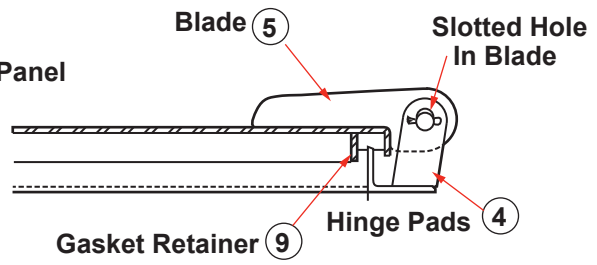

DOORS/HATCHES

WATERTIGHT DOOR WITH 2 DOGS DRAWING NO. 100

SCHEDULE OF MATERIAL

PC. NO.	MATERIAL
1	Mild Steel
2	Do.
3	Do.
4	Do.
5	Do.
6	Brass
7	Do.
8	Do.
9	Mild Steel
10	Neoprene
11	Graphite
12	Delrin
13	Mild Steel
14	Frg. Stl.
15	Mild Steel
16	Frg. Stl.
17	Mild Steel
18	Do.
19	Do.
20	Do.
21	Steel
22	Do.

DOORS/HATCHES

WATERTIGHT DOOR WITH 4 DOGS DRAWING NO. 101

SCHEDULE OF MATERIAL

PC. NO.	MATERIAL
1	Mild Steel
2	Mild Steel
3	Brass
4	Brass
5	Brass
6	Delrin
7	Neoprene
8	Frg. Stl.
9	Frg. Stl.
10	Mild Steel
11	Mild Steel
12	Mild Steel
13	Graphite
14	Mild Steel
15	Mild Steel
16	Mild Steel
17	Mild Steel
18	Mild Steel
19	Mild Steel