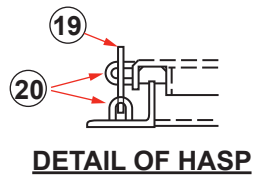

DOORS/HATCHES

WATERTIGHT DOOR WITH 2 DOGS DRAWING NO. 100

SCHEDULE OF MATERIAL

PC. NO.	MATERIAL
1	Mild Steel
2	Do.
3	Do.
4	Do.
5	Do.
6	Brass
7	Do.
8	Do.
9	Mild Steel
10	Neoprene
11	Graphite
12	Delrin
13	Mild Steel
14	Frg. Stl.
15	Mild Steel
16	Frg. Stl.
17	Mild Steel
18	Do.
19	Do.
20	Do.
21	Steel
22	Do.