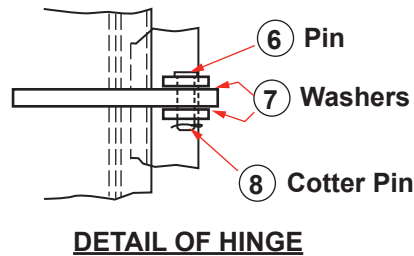

DOORS/HATCHES

WATERTIGHT DOOR WITH 2 DOGS DRAWING NO. 100

SCHEDULE OF MATERIAL

PC. NO.	MATERIAL
1	Mild Steel
2	Do.
3	Do.
4	Do.
5	Do.
6	Brass
7	Do.
8	Do.
9	Mild Steel
10	Neoprene
11	Graphite
12	Delrin
13	Mild Steel
14	Frg. Stl.
15	Mild Steel
16	Frg. Stl.
17	Mild Steel
18	Do.
19	Do.
20	Do.
21	Steel
22	Do.

DOORS/HATCHES

WATERTIGHT DOOR WITH 4 DOGS DRAWING NO. 101

SCHEDULE OF MATERIAL

PC. NO.	MATERIAL
1	Mild Steel
2	Mild Steel
3	Brass
4	Brass
5	Brass
6	Delrin
7	Neoprene
8	Frg. Stl.
9	Frg. Stl.
10	Mild Steel
11	Mild Steel
12	Mild Steel
13	Graphite
14	Mild Steel
15	Mild Steel
16	Mild Steel
17	Mild Steel
18	Mild Steel
19	Mild Steel