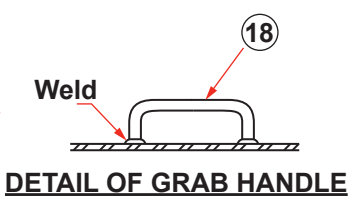

DOORS/HATCHES

WATERTIGHT DOOR WITH 2 DOGS DRAWING NO. 100

SCHEDULE OF MATERIAL

PC. NO.	MATERIAL
1	Mild Steel
2	Do.
3	Do.
4	Do.
5	Do.
6	Brass
7	Do.
8	Do.
9	Mild Steel
10	Neoprene
11	Graphite
12	Delrin
13	Mild Steel
14	Frg. Stl.
15	Mild Steel
16	Frg. Stl.
17	Mild Steel
18	Do.
19	Do.
20	Do.
21	Steel
22	Do.

DOORS/HATCHES

WATERTIGHT DOOR WITH 4 DOGS DRAWING NO. 101

SCHEDULE OF MATERIAL

PC. NO.	MATERIAL
1	Mild Steel
2	Mild Steel
3	Brass
4	Brass
5	Brass
6	Delrin
7	Neoprene
8	Frg. Stl.
9	Frg. Stl.
10	Mild Steel
11	Mild Steel
12	Mild Steel
13	Graphite
14	Mild Steel
15	Mild Steel
16	Mild Steel
17	Mild Steel
18	Mild Steel
19	Mild Steel