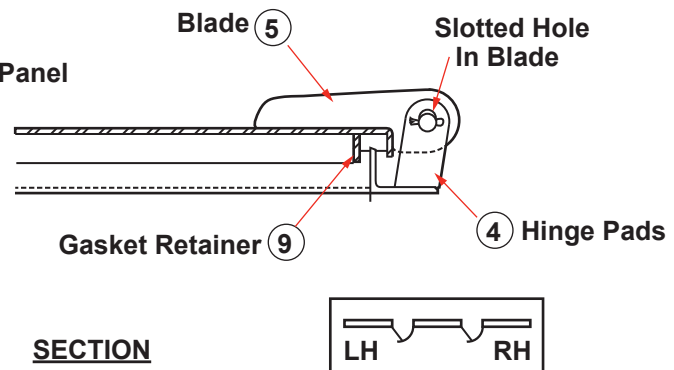

DOORS/HATCHES

WATERTIGHT DOOR WITH 2 DOGS DRAWING NO. 100

SCHEDULE OF MATERIAL

PC. NO.	MATERIAL
1	Mild Steel
2	Do.
3	Do.
4	Do.
5	Do.
6	Brass
7	Do.
8	Do.
9	Mild Steel
10	Neoprene
11	Graphite
12	Delrin
13	Mild Steel
14	Frg. Stl.
15	Mild Steel
16	Frg. Stl.
17	Mild Steel
18	Do.
19	Do.
20	Do.
21	Steel
22	Do.

DOORS/HATCHES

WATERTIGHT DOOR WITH 4 DOGS DRAWING NO. 101

SCHEDULE OF MATERIAL

PC. NO.	MATERIAL
1	Mild Steel
2	Mild Steel
3	Brass
4	Brass
5	Brass
6	Delrin
7	Neoprene
8	Frg. Stl.
9	Frg. Stl.
10	Mild Steel
11	Mild Steel
12	Mild Steel
13	Graphite
14	Mild Steel
15	Mild Steel
16	Mild Steel
17	Mild Steel
18	Mild Steel
19	Mild Steel

DOORS/HATCHES

DOORS/HATCHES

WATERTIGHT DOOR WITH 6 DOGS DRAWING NO. 102

SCHEDULE OF MATERIAL

PC. NO.	MATERIAL
1	Mild Steel
2	Mild Steel
3	Brass
4	Brass
5	Brass
6	Delrin
7	Neoprene
8	Frg. Stl.
9	Frg. Stl.
10	Mild Steel
11	Mild Steel
12	Mild Steel
13	Graphite
14	Mild Steel
15	Mild Steel
16	Mild Steel
17	Mild Steel
18	Mild Steel
19	Mild Steel
20	Mild Steel
21	Mild Steel
22	Mild Steel
23	Brass