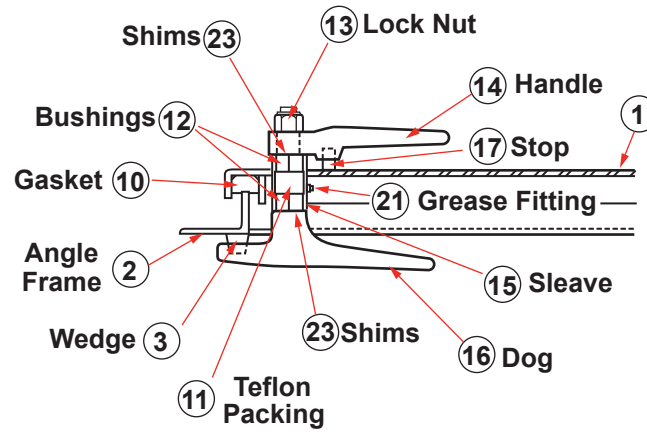

DOORS/HATCHES

WATERTIGHT DOOR WITH 2 DOGS DRAWING NO. 100

SCHEDULE OF MATERIAL

PC. NO.	MATERIAL
1	Mild Steel
2	Do.
3	Do.
4	Do.
5	Do.
6	Brass
7	Do.
8	Do.
9	Mild Steel
10	Neoprene
11	Graphite
12	Delrin
13	Mild Steel
14	Frg. Stl.
15	Mild Steel
16	Frg. Stl.
17	Mild Steel
18	Do.
19	Do.
20	Do.
21	Steel
22	Do.

DOORS/HATCHES

WATERTIGHT DOOR WITH 4 DOGS DRAWING NO. 101

SCHEDULE OF MATERIAL

PC. NO.	MATERIAL
1	Mild Steel
2	Mild Steel
3	Brass
4	Brass
5	Brass
6	Delrin
7	Neoprene
8	Frg. Stl.
9	Frg. Stl.
10	Mild Steel
11	Mild Steel
12	Mild Steel
13	Graphite
14	Mild Steel
15	Mild Steel
16	Mild Steel
17	Mild Steel
18	Mild Steel
19	Mild Steel

DOORS/HATCHES

DOORS/HATCHES

WATERTIGHT DOOR WITH 6 DOGS DRAWING NO. 102

SCHEDULE OF MATERIAL

PC. NO.	MATERIAL
1	Mild Steel
2	Mild Steel
3	Brass
4	Brass
5	Brass
6	Delrin
7	Neoprene
8	Frg. Stl.
9	Frg. Stl.
10	Mild Steel
11	Mild Steel
12	Mild Steel
13	Graphite
14	Mild Steel
15	Mild Steel
16	Mild Steel
17	Mild Steel
18	Mild Steel
19	Mild Steel
20	Mild Steel
21	Mild Steel
22	Mild Steel
23	Brass