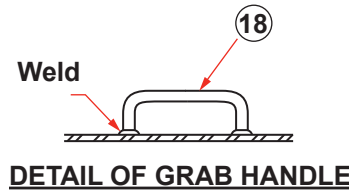

DOORS/HATCHES

WATERTIGHT DOOR WITH 2 DOGS DRAWING NO. 100

SCHEDULE OF MATERIAL

PC. NO.	MATERIAL
1	Mild Steel
2	Do.
3	Do.
4	Do.
5	Do.
6	Brass
7	Do.
8	Do.
9	Mild Steel
10	Neoprene
11	Graphite
12	Delrin
13	Mild Steel
14	Frg. Stl.
15	Mild Steel
16	Frg. Stl.
17	Mild Steel
18	Do.
19	Do.
20	Do.
21	Steel
22	Do.

DOORS/HATCHES

WATERTIGHT DOOR WITH 4 DOGS DRAWING NO. 101

SCHEDULE OF MATERIAL

PC. NO.	MATERIAL
1	Mild Steel
2	Mild Steel
3	Brass
4	Brass
5	Brass
6	Delrin
7	Neoprene
8	Frg. Stl.
9	Frg. Stl.
10	Mild Steel
11	Mild Steel
12	Mild Steel
13	Graphite
14	Mild Steel
15	Mild Steel
16	Mild Steel
17	Mild Steel
18	Mild Steel
19	Mild Steel