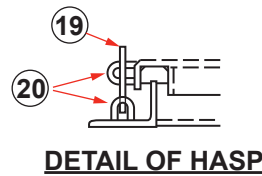

WATERTIGHT DOOR WITH 4 DOGS DRAWING NO. 101