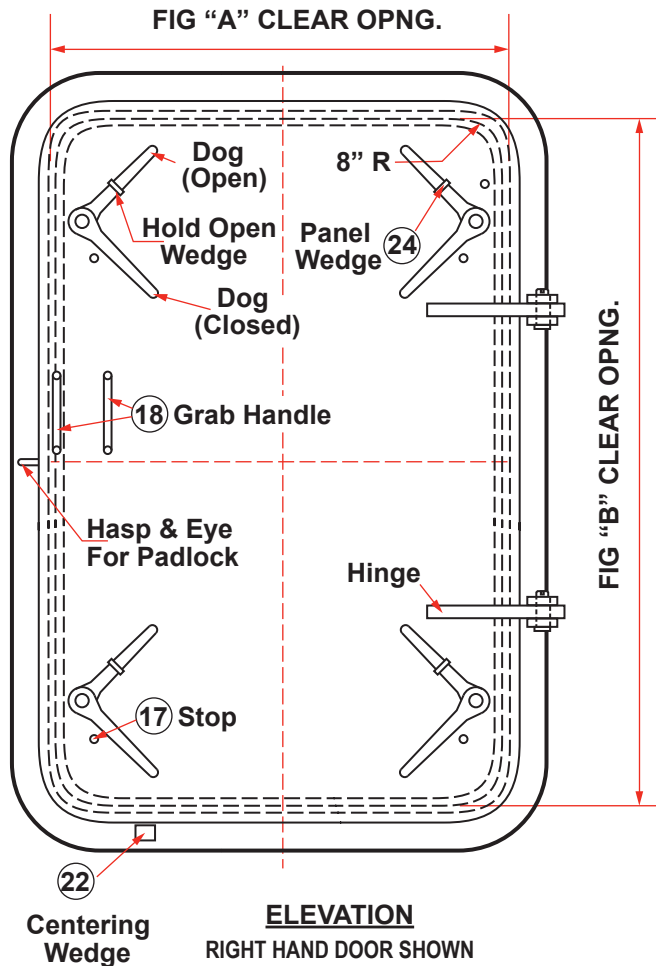

DOORS/HATCHES

WATERTIGHT DOOR WITH 2 DOGS DRAWING NO. 100

SCHEDULE OF MATERIAL

PC. NO.	MATERIAL
1	Mild Steel
2	Do.
3	Do.
4	Do.
5	Do.
6	Brass
7	Do.
8	Do.
9	Mild Steel
10	Neoprene
11	Graphite
12	Delrin
13	Mild Steel
14	Frg. Stl.
15	Mild Steel
16	Frg. Stl.
17	Mild Steel
18	Do.
19	Do.
20	Do.
21	Steel
22	Do.

DOORS/HATCHES

WATERTIGHT DOOR WITH 4 DOGS DRAWING NO. 101

SCHEDULE OF MATERIAL

PC. NO.	MATERIAL
1	Mild Steel
2	Mild Steel
3	Brass
4	Brass
5	Brass
6	Delrin
7	Neoprene
8	Frg. Stl.
9	Frg. Stl.
10	Mild Steel
11	Mild Steel
12	Mild Steel
13	Graphite
14	Mild Steel
15	Mild Steel
16	Mild Steel
17	Mild Steel
18	Mild Steel
19	Mild Steel

DOORS/HATCHES

DOORS/HATCHES

WATERTIGHT DOOR WITH 6 DOGS DRAWING NO. 102

SCHEDULE OF MATERIAL

PC. NO.	MATERIAL
1	Mild Steel
2	Mild Steel
3	Brass
4	Brass
5	Brass
6	Delrin
7	Neoprene
8	Frg. Stl.
9	Frg. Stl.
10	Mild Steel
11	Mild Steel
12	Mild Steel
13	Graphite
14	Mild Steel
15	Mild Steel
16	Mild Steel
17	Mild Steel
18	Mild Steel
19	Mild Steel
20	Mild Steel
21	Mild Steel
22	Mild Steel
23	Brass