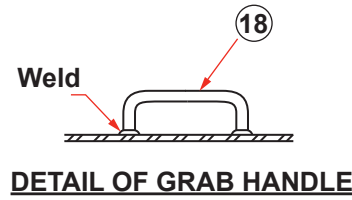

DOORS/HATCHES

WATERTIGHT DOOR WITH 6 DOGS DRAWING NO. 102

SCHEDULE OF MATERIAL

PC. NO.	MATERIAL
1	Mild Steel
2	Mild Steel
3	Brass
4	Brass
5	Brass
6	Delrin
7	Neoprene
8	Frg. Stl.
9	Frg. Stl.
10	Mild Steel
11	Mild Steel
12	Mild Steel
13	Graphite
14	Mild Steel
15	Mild Steel
16	Mild Steel
17	Mild Steel
18	Mild Steel
19	Mild Steel
20	Mild Steel
21	Mild Steel
22	Mild Steel
23	Brass

DOORS/HATCHES