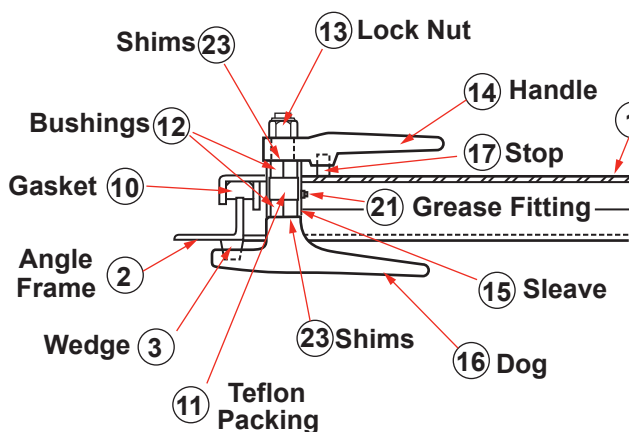

DOORS/HATCHES

WATERTIGHT DOOR WITH 2 DOGS DRAWING NO. 100

SCHEDULE OF MATERIAL

PC. NO.	MATERIAL
1	Mild Steel
2	Do.
3	Do.
4	Do.
5	Do.
6	Brass
7	Do.
8	Do.
9	Mild Steel
10	Neoprene
11	Graphite
12	Delrin
13	Mild Steel
14	Frg. Stl.
15	Mild Steel
16	Frg. Stl.
17	Mild Steel
18	Do.
19	Do.
20	Do.
21	Steel
22	Do.

DOORS/HATCHES

WATERTIGHT DOOR WITH 4 DOGS DRAWING NO. 101

SCHEDULE OF MATERIAL

PC. NO.	MATERIAL
1	Mild Steel
2	Mild Steel
3	Brass
4	Brass
5	Brass
6	Delrin
7	Neoprene
8	Frg. Stl.
9	Frg. Stl.
10	Mild Steel
11	Mild Steel
12	Mild Steel
13	Graphite
14	Mild Steel
15	Mild Steel
16	Mild Steel
17	Mild Steel
18	Mild Steel
19	Mild Steel

DOORS/HATCHES

DOORS/HATCHES

WATERTIGHT DOOR WITH 6 DOGS DRAWING NO. 102

SCHEDULE OF MATERIAL

PC. NO.	MATERIAL
1	Mild Steel
2	Mild Steel
3	Brass
4	Brass
5	Brass
6	Delrin
7	Neoprene
8	Frg. Stl.
9	Frg. Stl.
10	Mild Steel
11	Mild Steel
12	Mild Steel
13	Graphite
14	Mild Steel
15	Mild Steel
16	Mild Steel
17	Mild Steel
18	Mild Steel
19	Mild Steel
20	Mild Steel
21	Mild Steel
22	Mild Steel
23	Brass