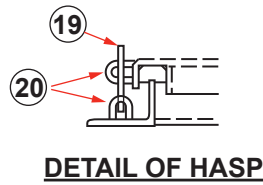

DOORS/HATCHES

WATERTIGHT DOOR WITH 6 DOGS DRAWING NO. 102

SCHEDULE OF MATERIAL

PC. NO.	MATERIAL
1	Mild Steel
2	Mild Steel
3	Brass
4	Brass
5	Brass
6	Delrin
7	Neoprene
8	Frg. Stl.
9	Frg. Stl.
10	Mild Steel
11	Mild Steel
12	Mild Steel
13	Graphite
14	Mild Steel
15	Mild Steel
16	Mild Steel
17	Mild Steel
18	Mild Steel
19	Mild Steel
20	Mild Steel
21	Mild Steel
22	Mild Steel
23	Brass

DOORS/HATCHES